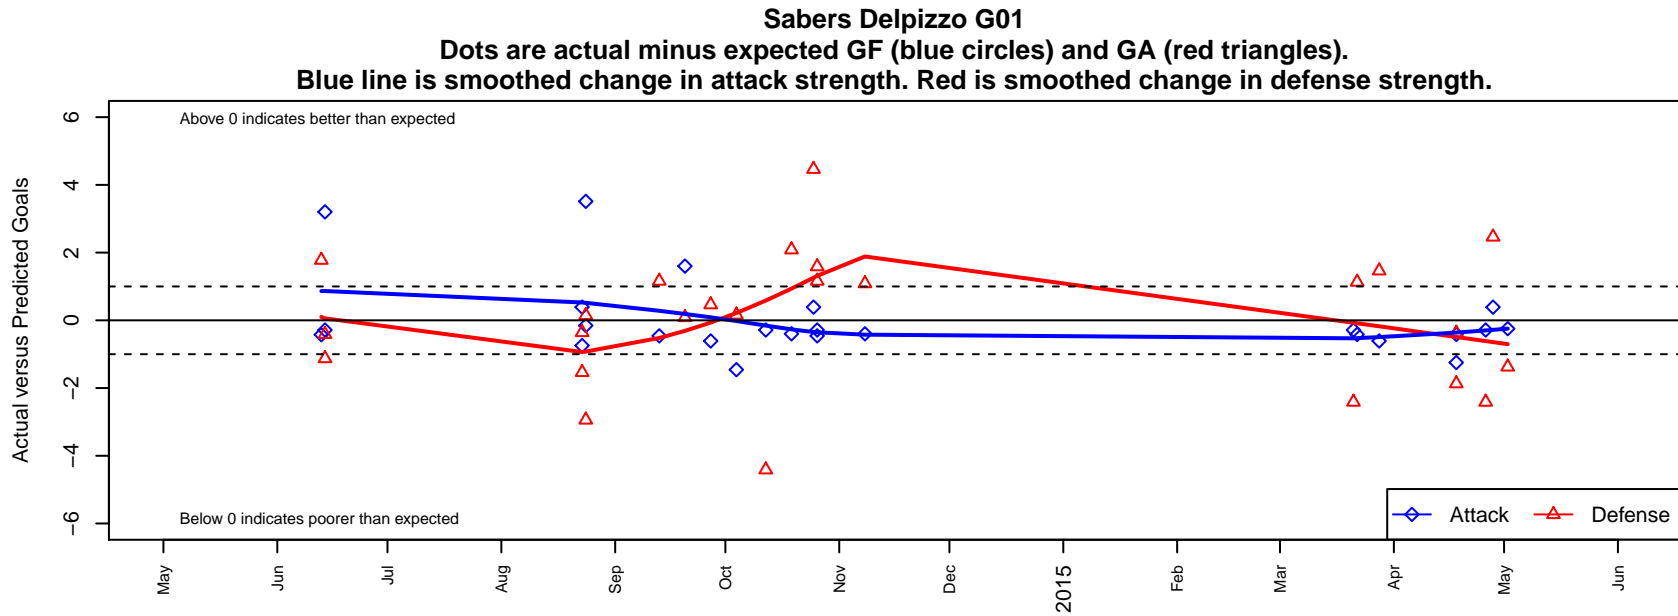

Sabers Delpizzo G01

Sabers
 Spokane, WA
 G01 total strength=480
 attack=0.36 defense=0.3
 fall league = PSPL-Inland Div 1 U13
 spr league = Spr PSPL-Inland Div 1 U13

alt names used:

Venues played:
 2014 Olivia Chaffin GU13
 2014 River City Challenge U13
 2014 PSPL-Inland Div 1 U13
 2014 Spr PSPL-Inland Div 1 U13

**attack and defense variance (black dot)
relative to other teams
and top 10 in region**

**attack and defense rating
relative to others at age
and all opponents in last 13 months**

Performance relative to 13 month average